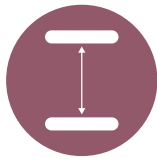

A close-up photograph of a hand holding a pen. The pen is dark-colored with a textured grip. The word "ONYX" is printed in large, white, bold, sans-serif capital letters on the barrel of the pen. The background is dark and out of focus.

ONYX

39x9 cm

58 cm

50-65 cm

11 kg

Operator's stool with an aluminium frame and a five spoke base. A 360 degree adjuster lever housed under the seat makes it easy to adapt the height in seconds. The seat is round. The anatomical curved backrest can be adjusted in depth and to three different positions (right, centre and left). Sky comes in a wide range of 30 colours, in both the thermoformed and stitched versions.